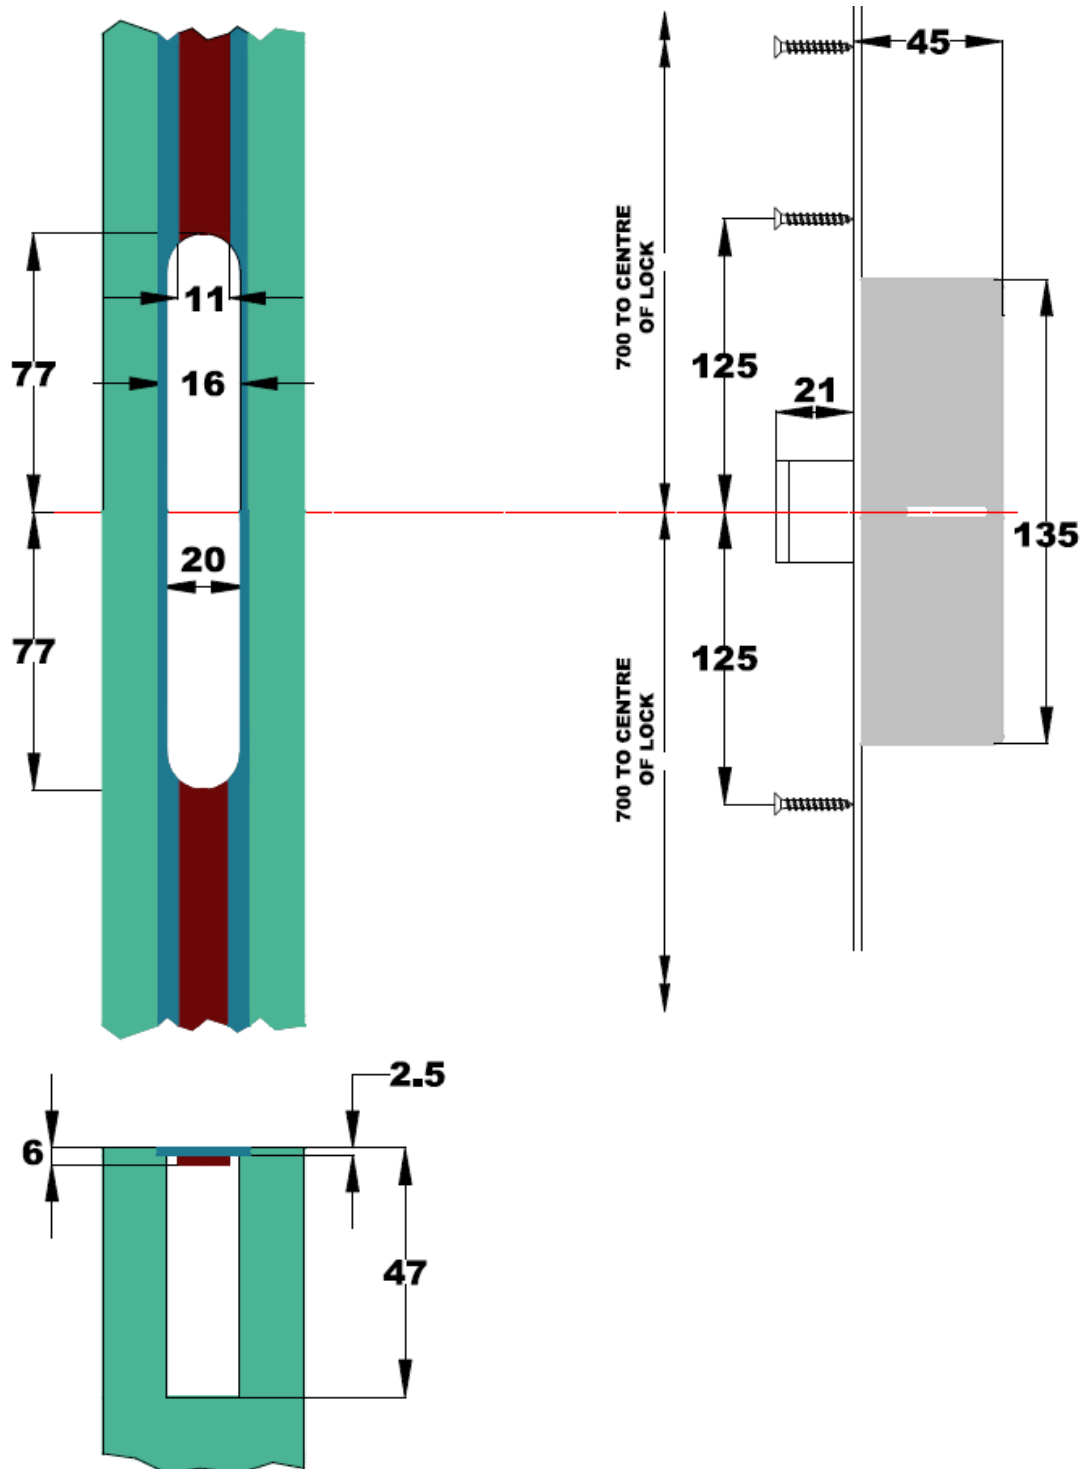

**Crimebeater lock range:  
20mm cover strip**

**Crimebeater lock range:  
533 aluminium cover strip**

**Crimebeater lock range:  
20 x 1720 cover strip mortice mid-lock**

**Crimebeater lock range:  
533 aluminium cover strip mortice mid-lock**

## Crimebeater centre case detail: 20mm cover strip

## Crimebeater centre case preparation: 533 aluminium cover strip

**Crimebeater top / bottom bolt case detail:  
20mm cover strip**

## Crimebeater top / bottom bolt preparation: 20mm cover strip