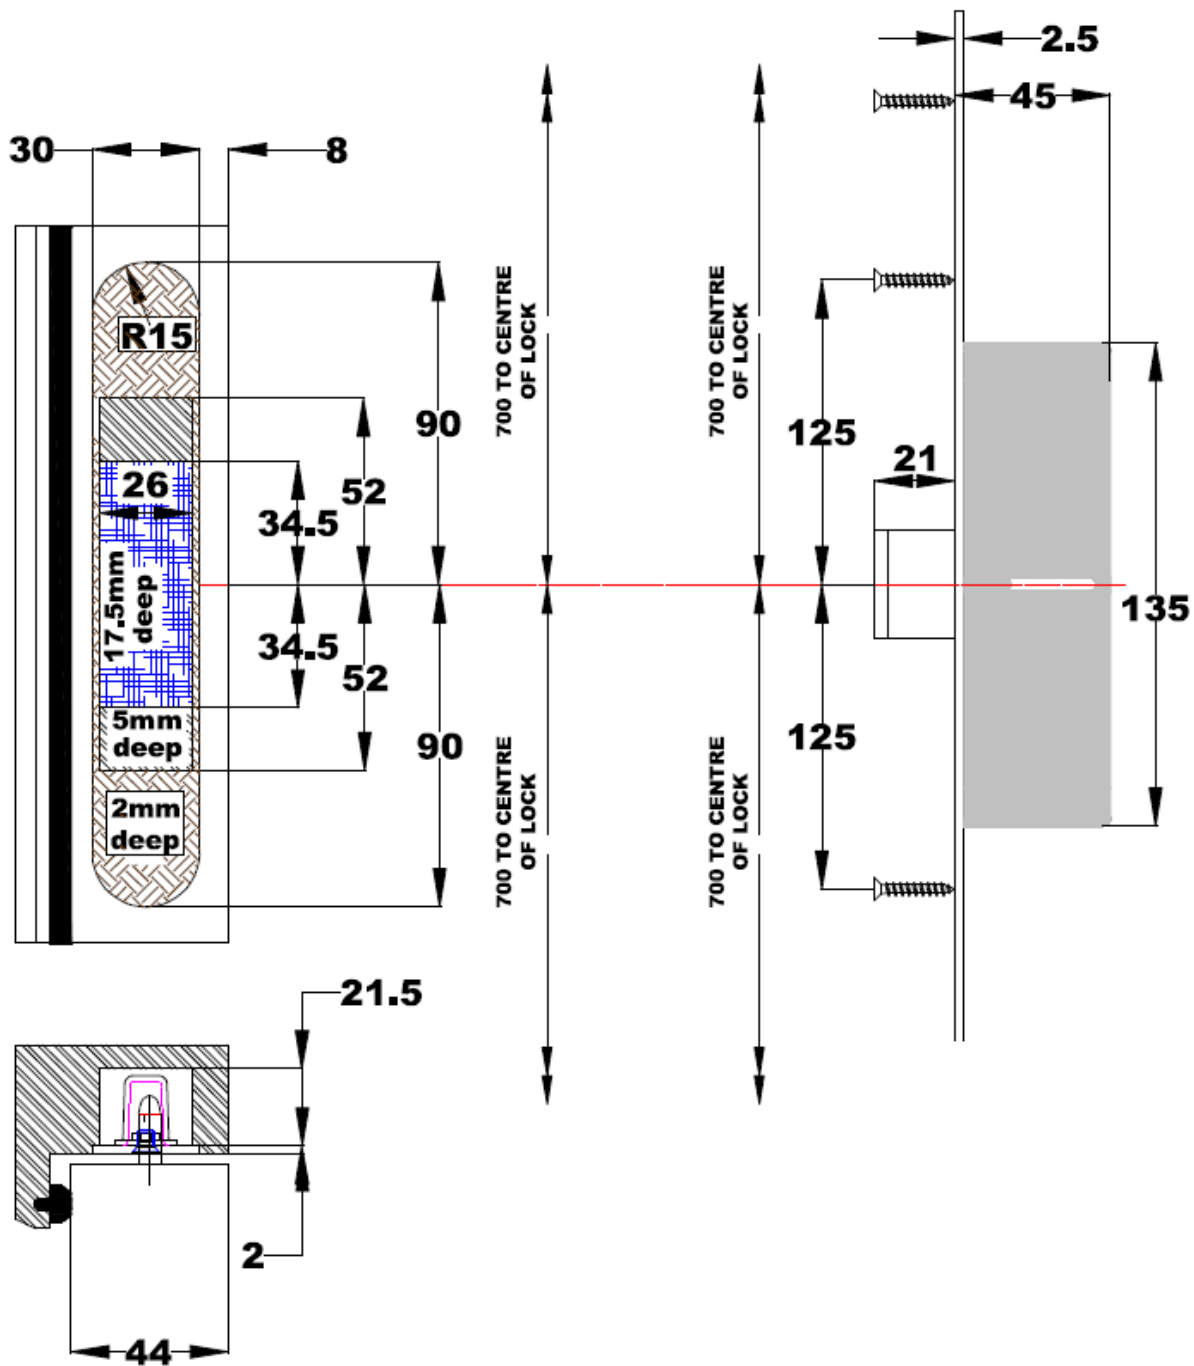

Crimebeater CRB0004-KE top / bottom keep bolt preparation: