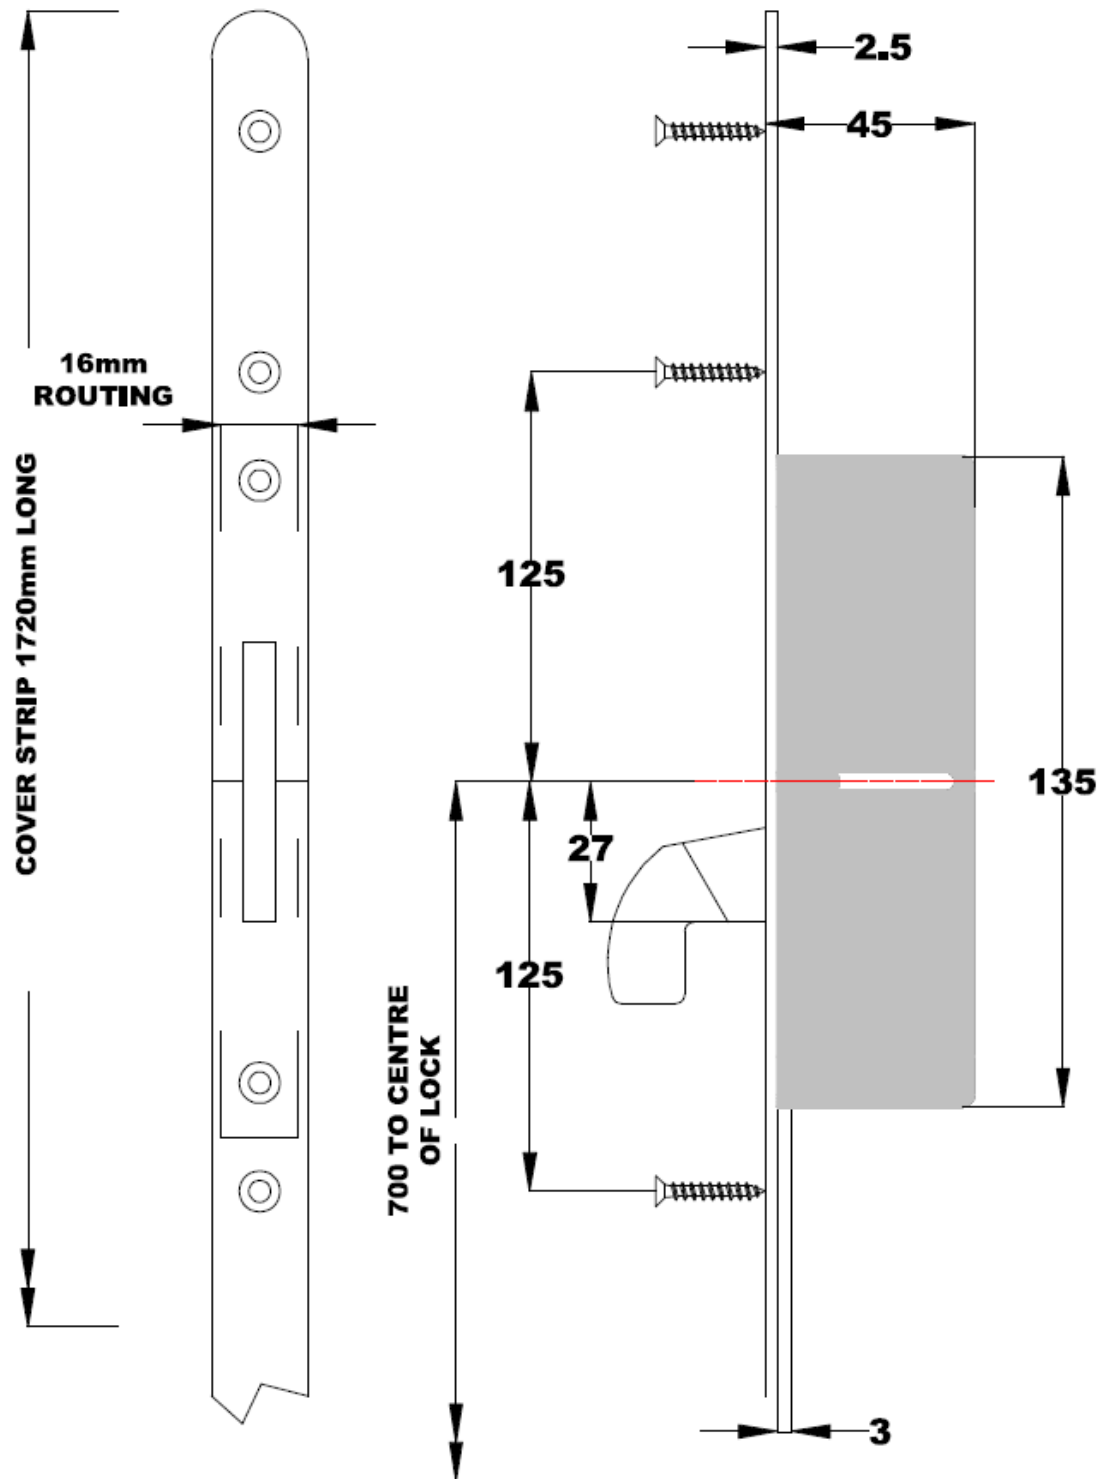

**Crimebeater top / bottom hook case detail:
20mm cover strip**