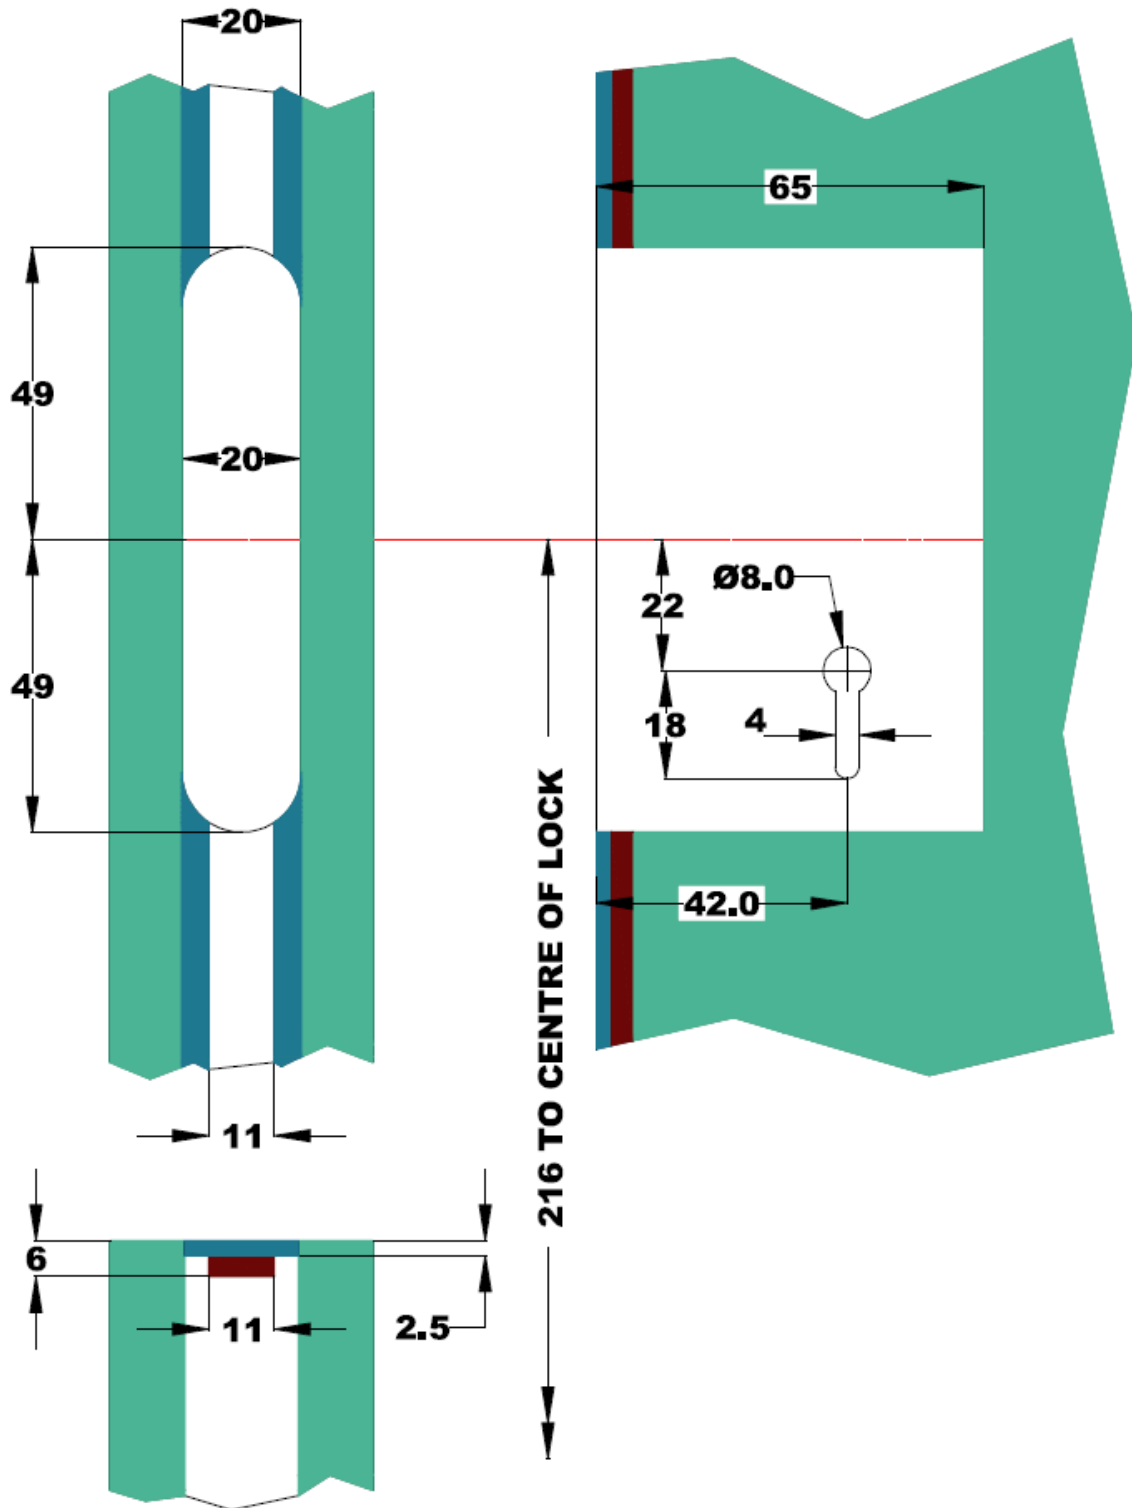

**Crimebeater lock range:  
20mm cover strip**

**Crimebeater lock range:  
533 aluminium cover strip**

**Crimebeater lock range:  
20 x 1720 cover strip mortice mid-lock**

**Crimebeater lock range:  
533 aluminium cover strip mortice mid-lock**

## Crimebeater centre case detail: 20mm cover strip

## Crimebeater top / bottom bolt preparation: 533 aluminium cover strip

**Crimebeater top / bottom hook case detail:  
20mm cover strip**

## Crimebeater mortice mid-lock preparation: 20mm cover strip