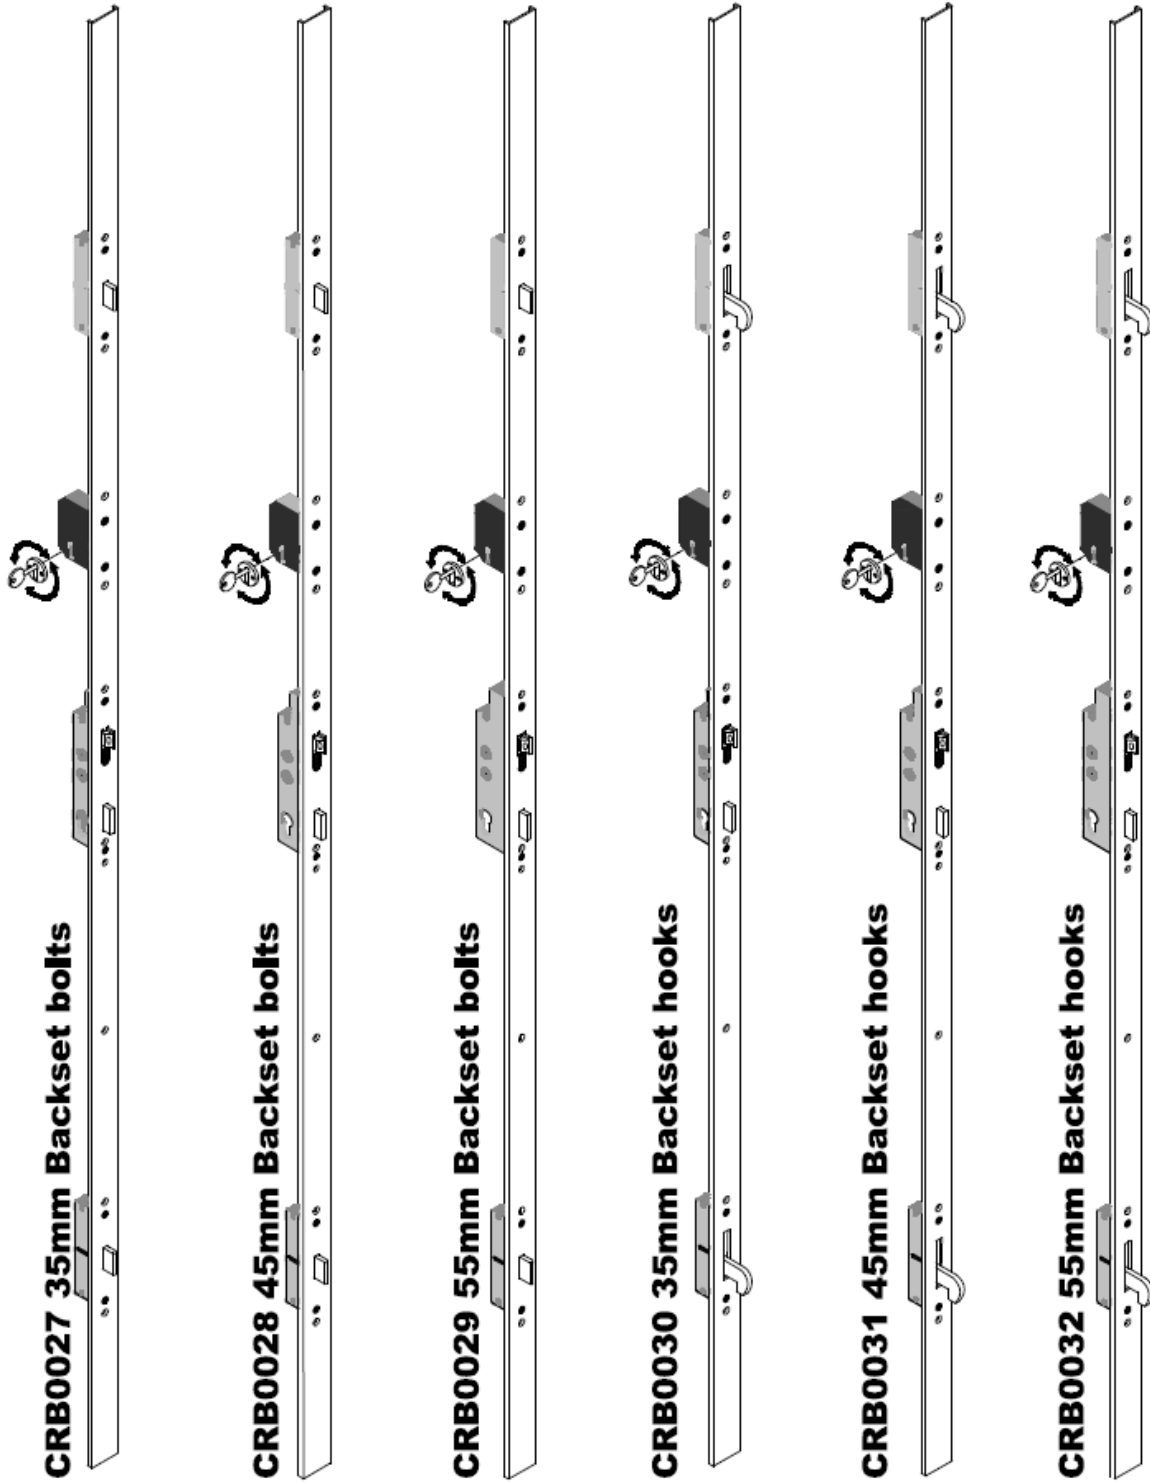

**Crimebeater lock range:  
20mm cover strip**

**Crimebeater lock range:  
533 aluminium cover strip**

**Crimebeater lock range:  
20 x 1720 cover strip mortice mid-lock**

**Crimebeater lock range:  
533 aluminium cover strip mortice mid-lock**

## Crimebeater centre case detail: 20mm cover strip