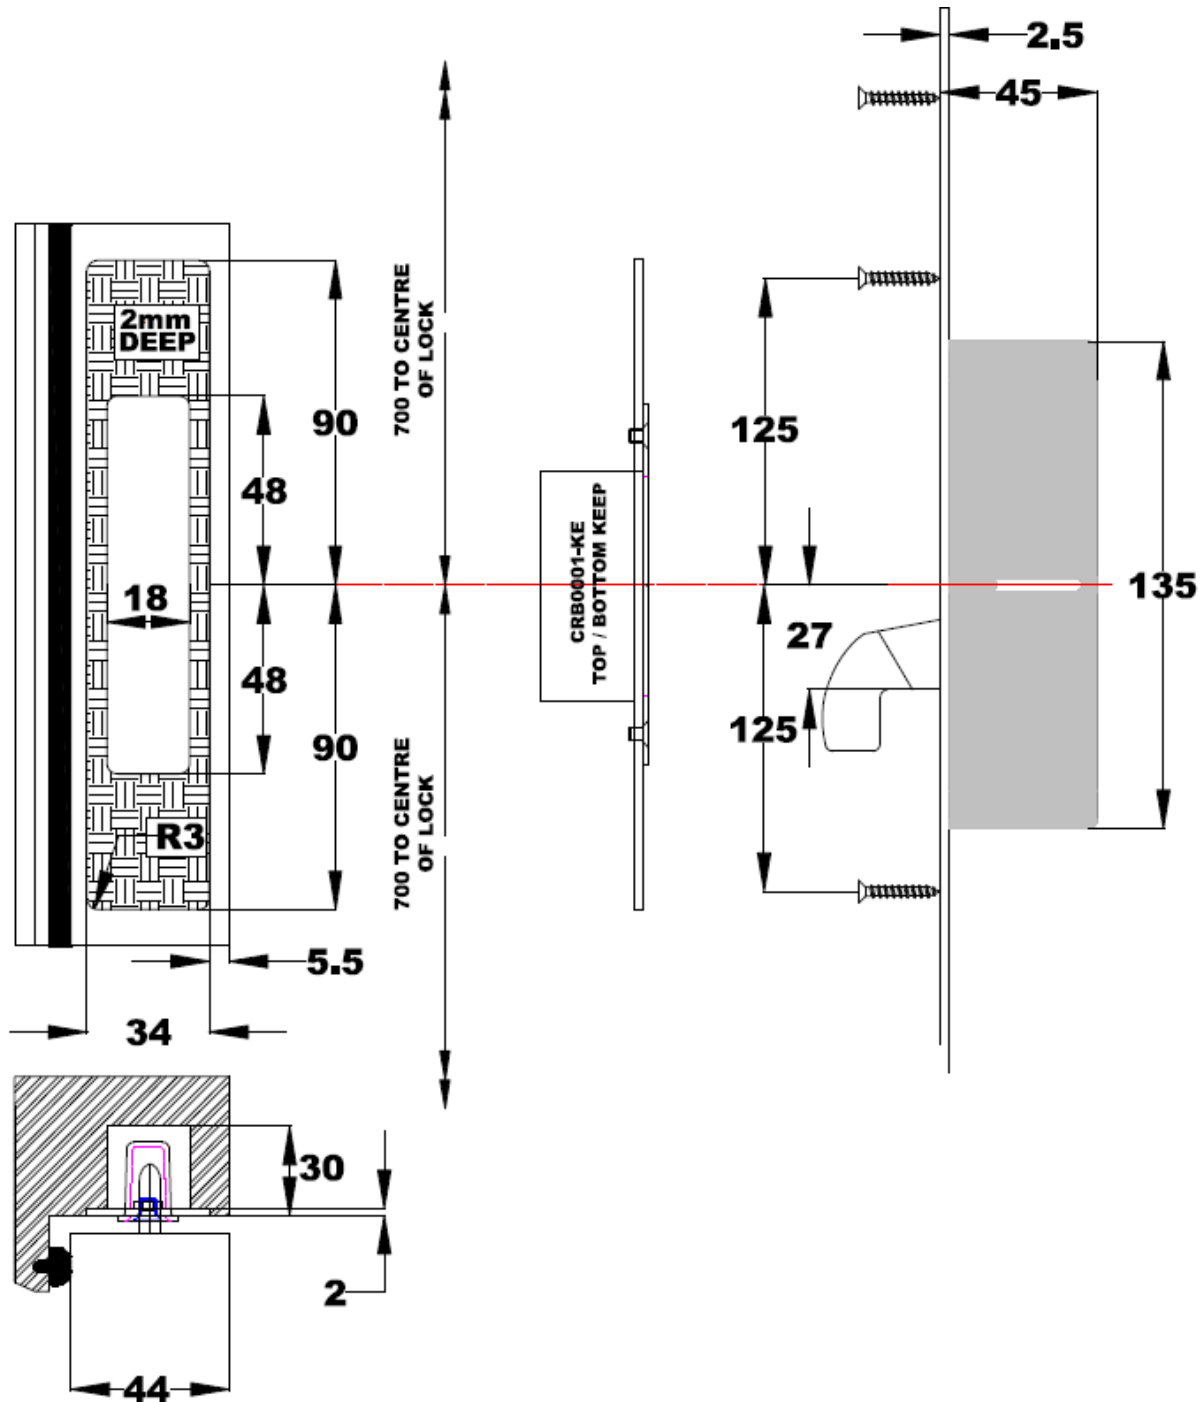

Crimebeater CRB0001-KE top / bottom keep hook preparation: