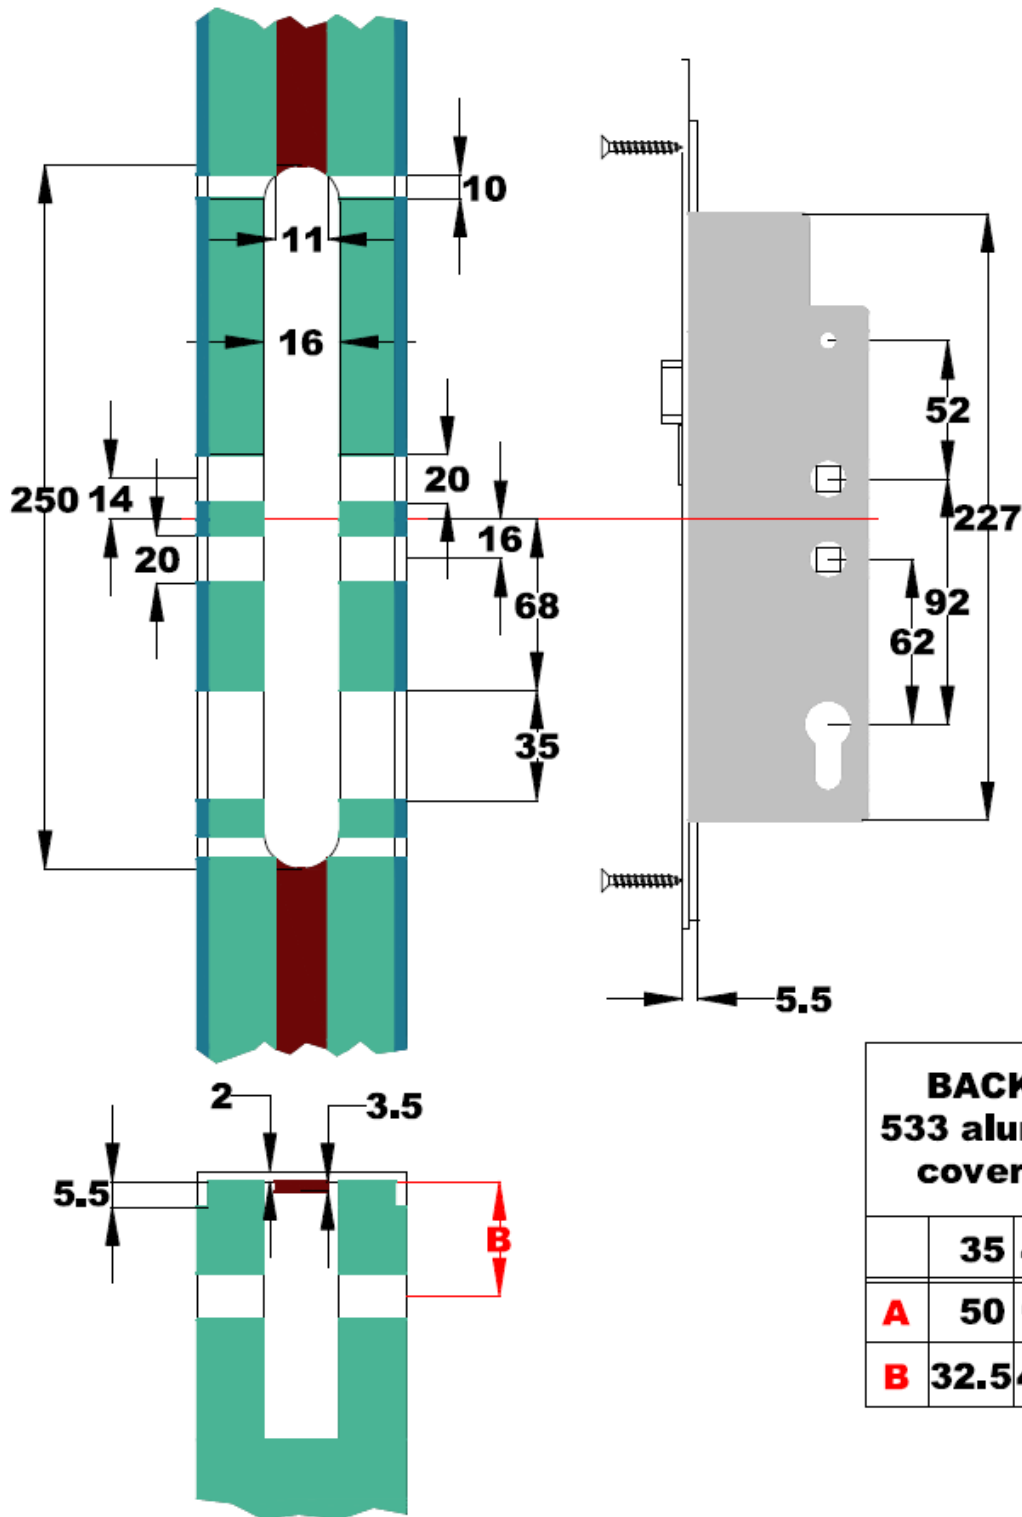

**Crimebeater lock range:  
20mm cover strip**

**Crimebeater lock range:  
533 aluminium cover strip**

**Crimebeater lock range:  
20 x 1720 cover strip mortice mid-lock**

**Crimebeater lock range:  
533 aluminium cover strip mortice mid-lock**

## Crimebeater centre case detail: 20mm cover strip

## Crimebeater centre case preparation: 533 aluminium cover strip

**Crimebeater top / bottom bolt case detail:  
20mm cover strip**

## Crimebeater top / bottom bolt preparation: 20mm cover strip