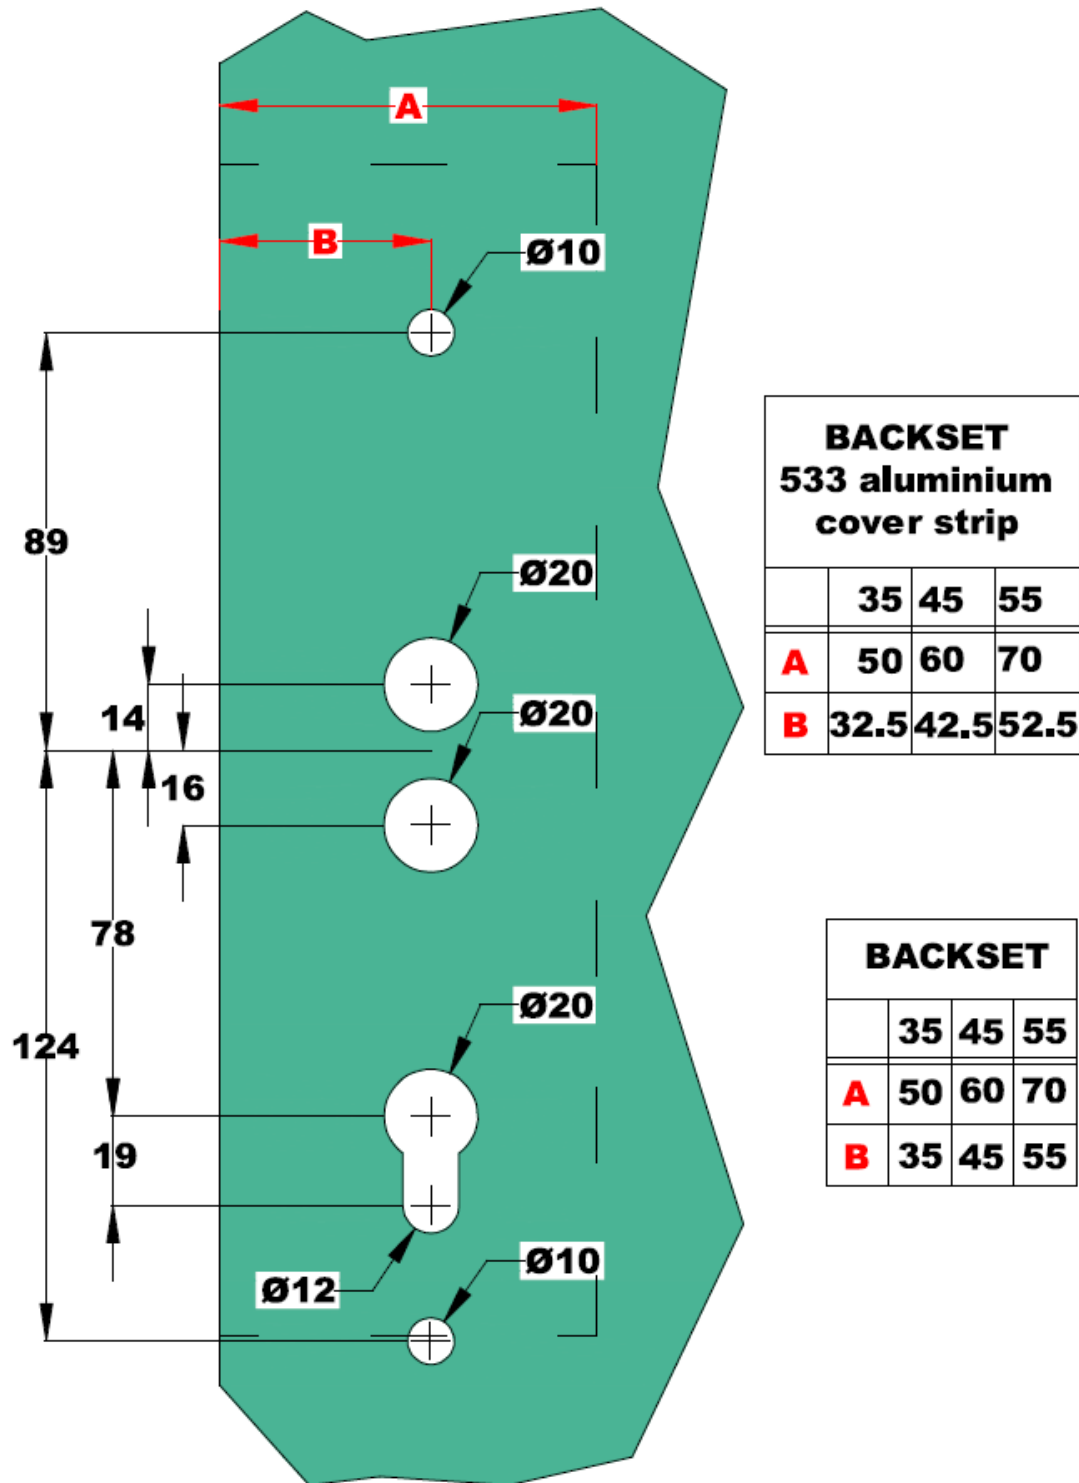

Crimebeater standard handle preparation: