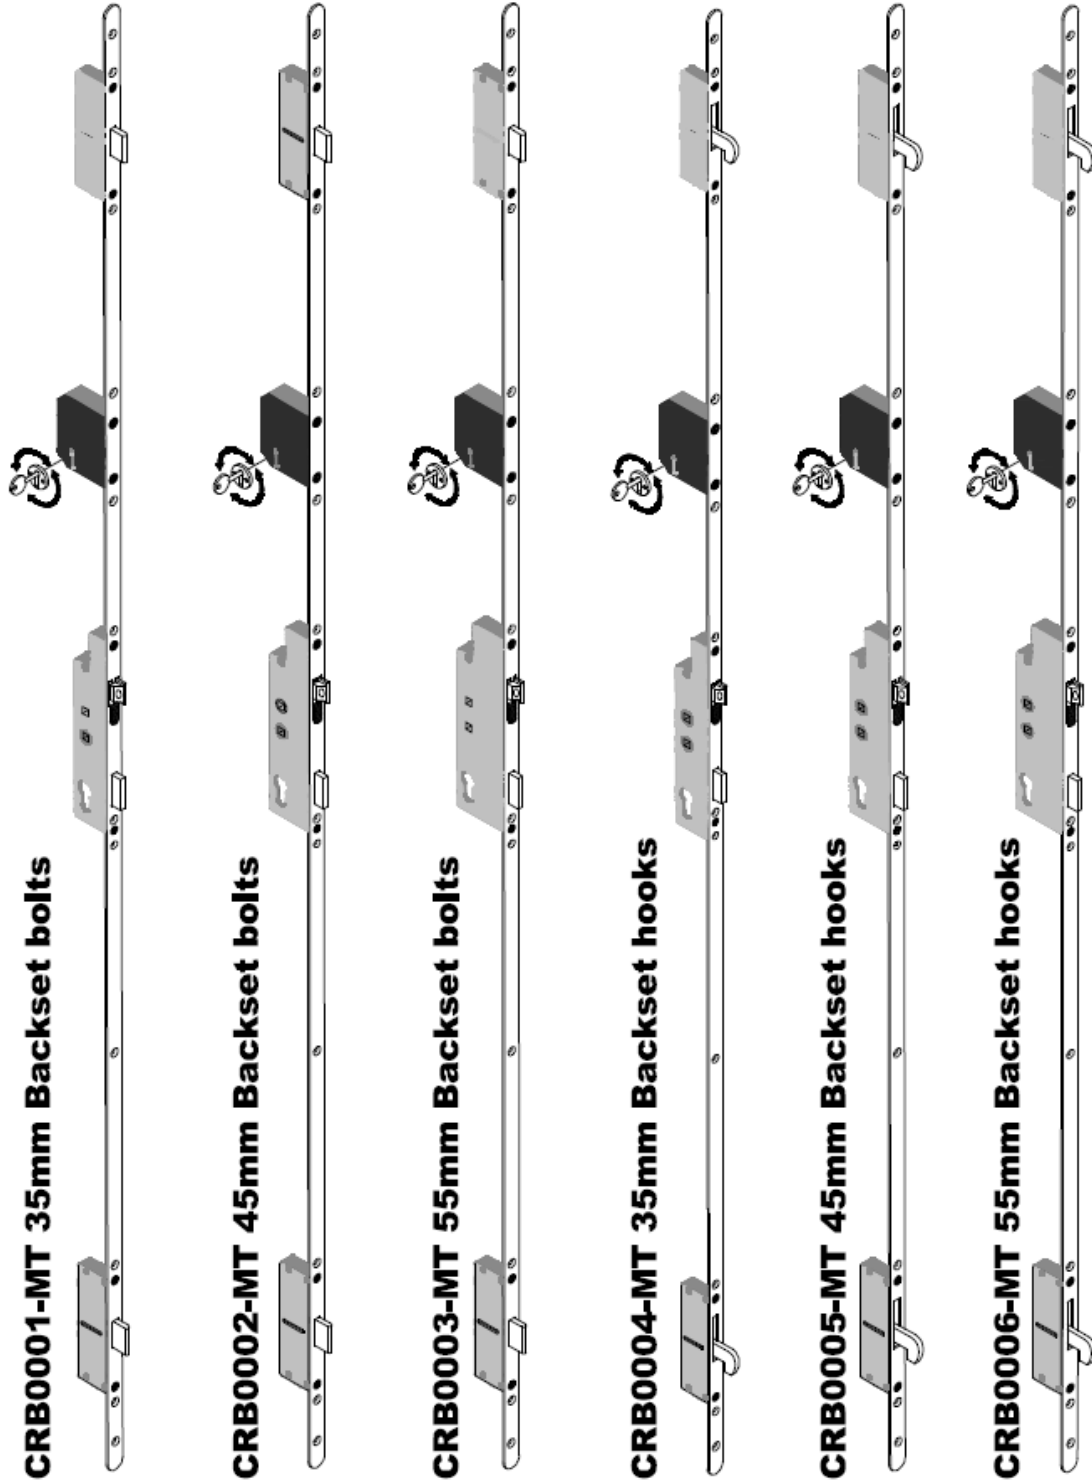

**Crimebeater lock range:  
20mm cover strip**

**Crimebeater lock range:  
533 aluminium cover strip**

**Crimebeater lock range:  
20 x 1720 cover strip mortice mid-lock**

**Crimebeater lock range:  
533 aluminium cover strip mortice mid-lock**

## Crimebeater centre case detail: 20mm cover strip

## Crimebeater centre case preparation: 20mm cover strip