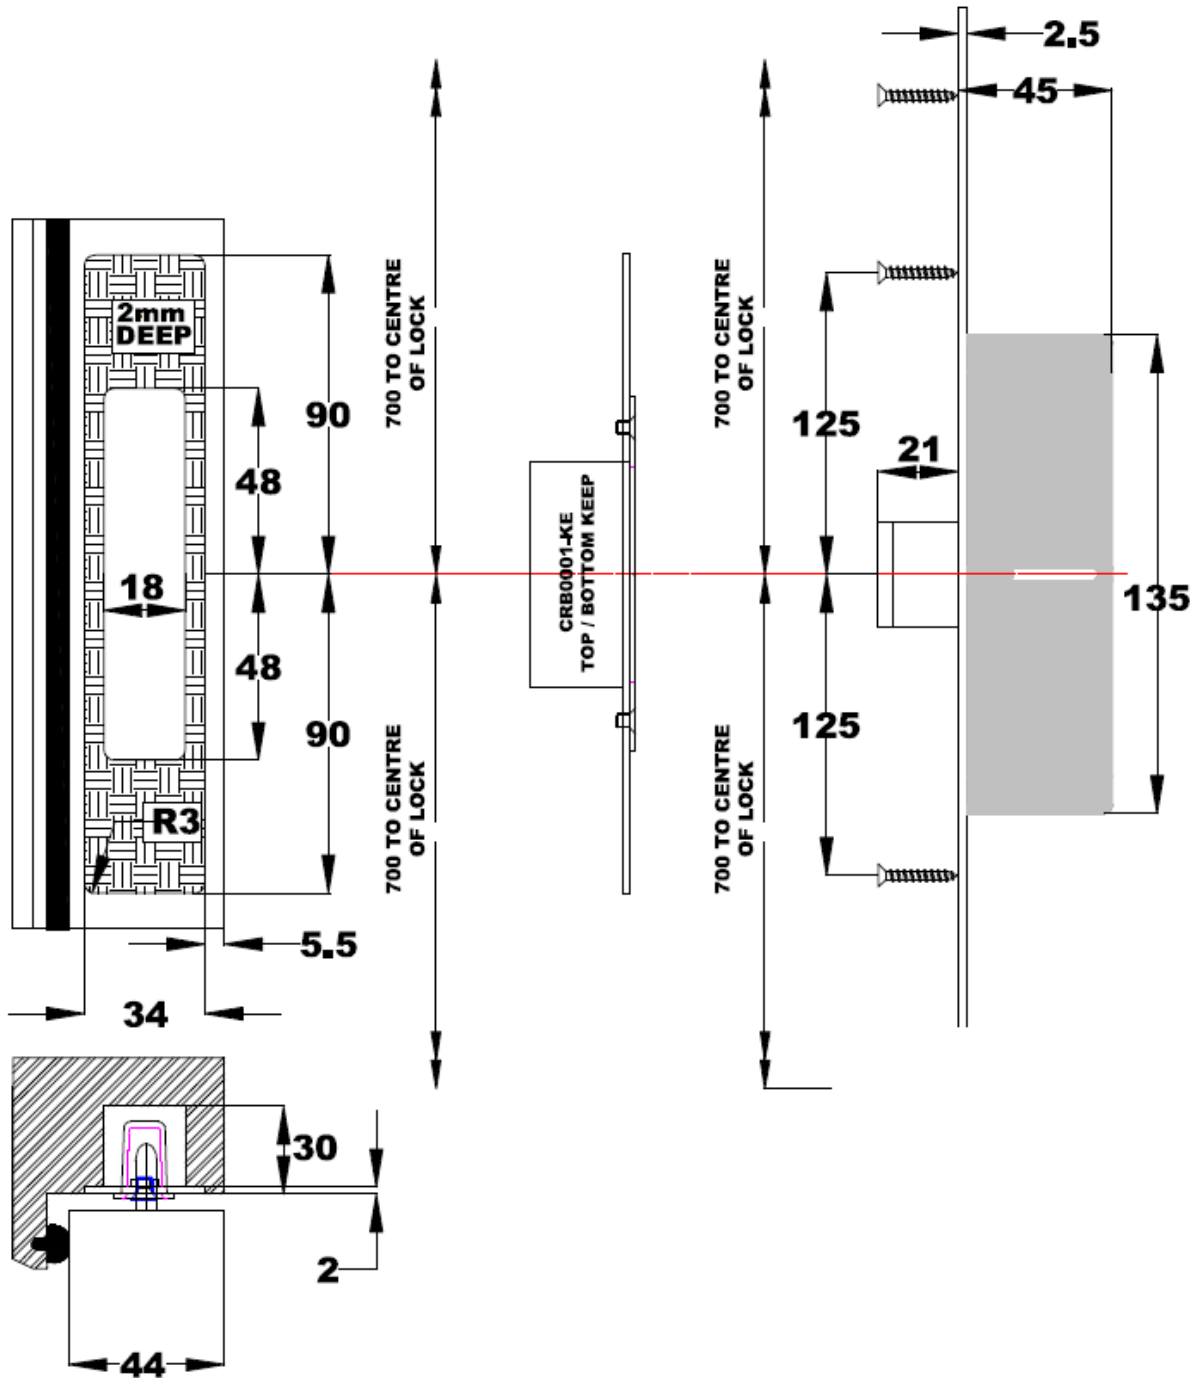

Crimebeater CRB001-KE top / bottom keep bolt preparation: