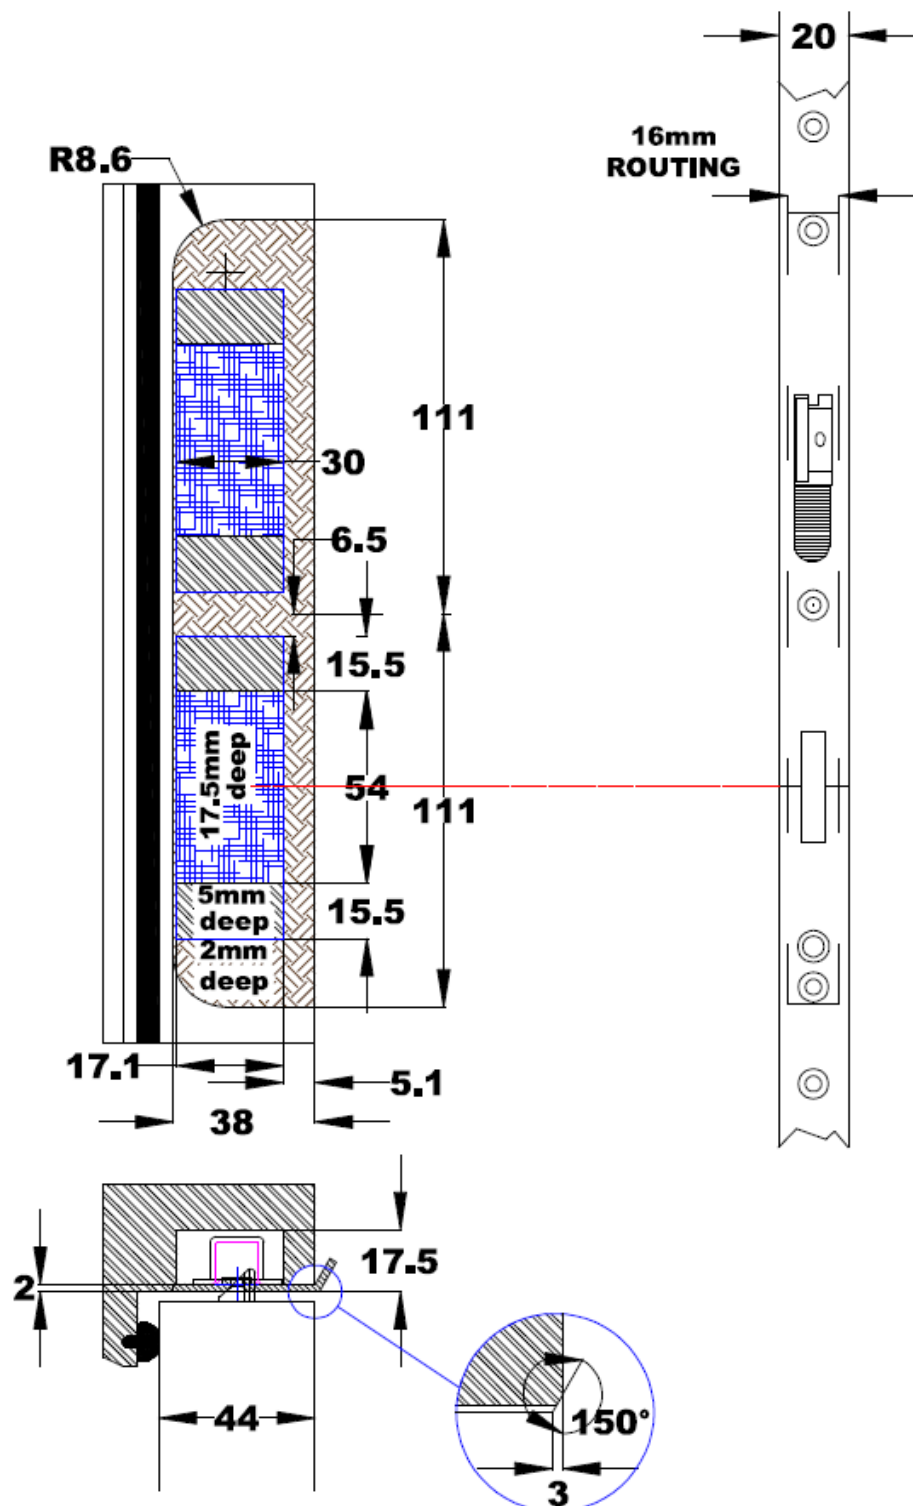

Crimebeater CRB0004-KE centre keep preparation: