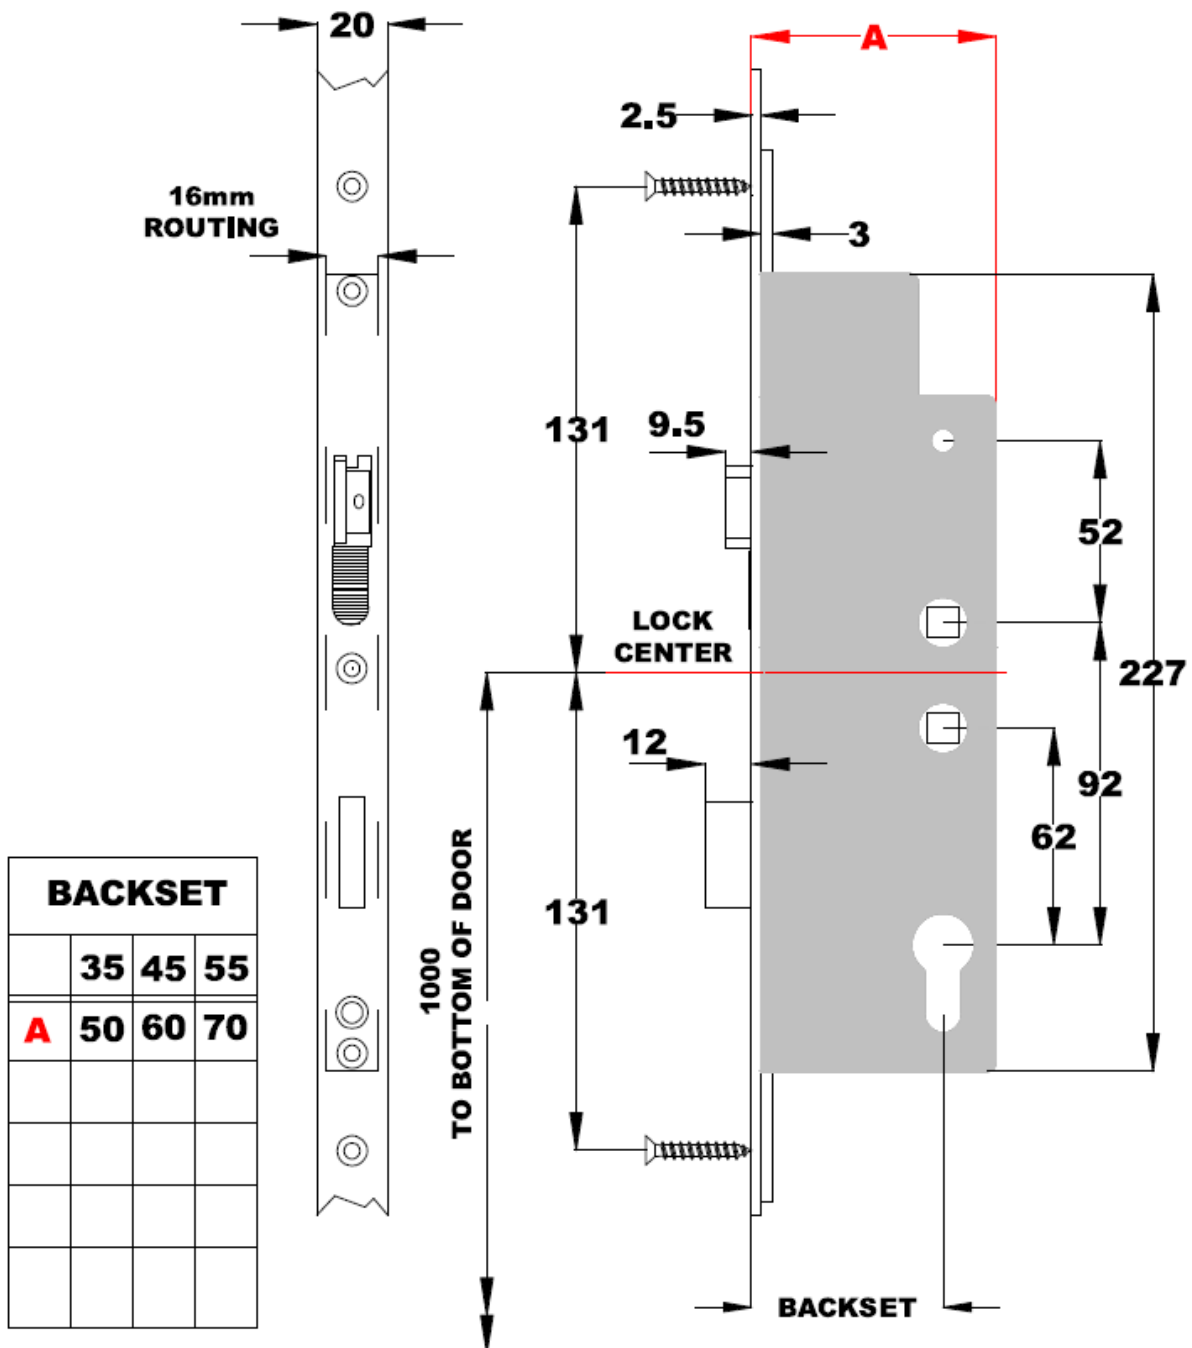

**Crimebeater lock range:  
20mm cover strip**

**Crimebeater lock range:  
533 aluminium cover strip**

**Crimebeater lock range:  
20 x 1720 cover strip mortice mid-lock**

**Crimebeater lock range:  
533 aluminium cover strip mortice mid-lock**

## Crimebeater centre case detail: 20mm cover strip

## Crimebeater centre case preparation: 20mm cover strip

## Crimebeater centre case preparation: 533 aluminium cover strip

**Crimebeater top / bottom bolt case detail:  
20mm cover strip**