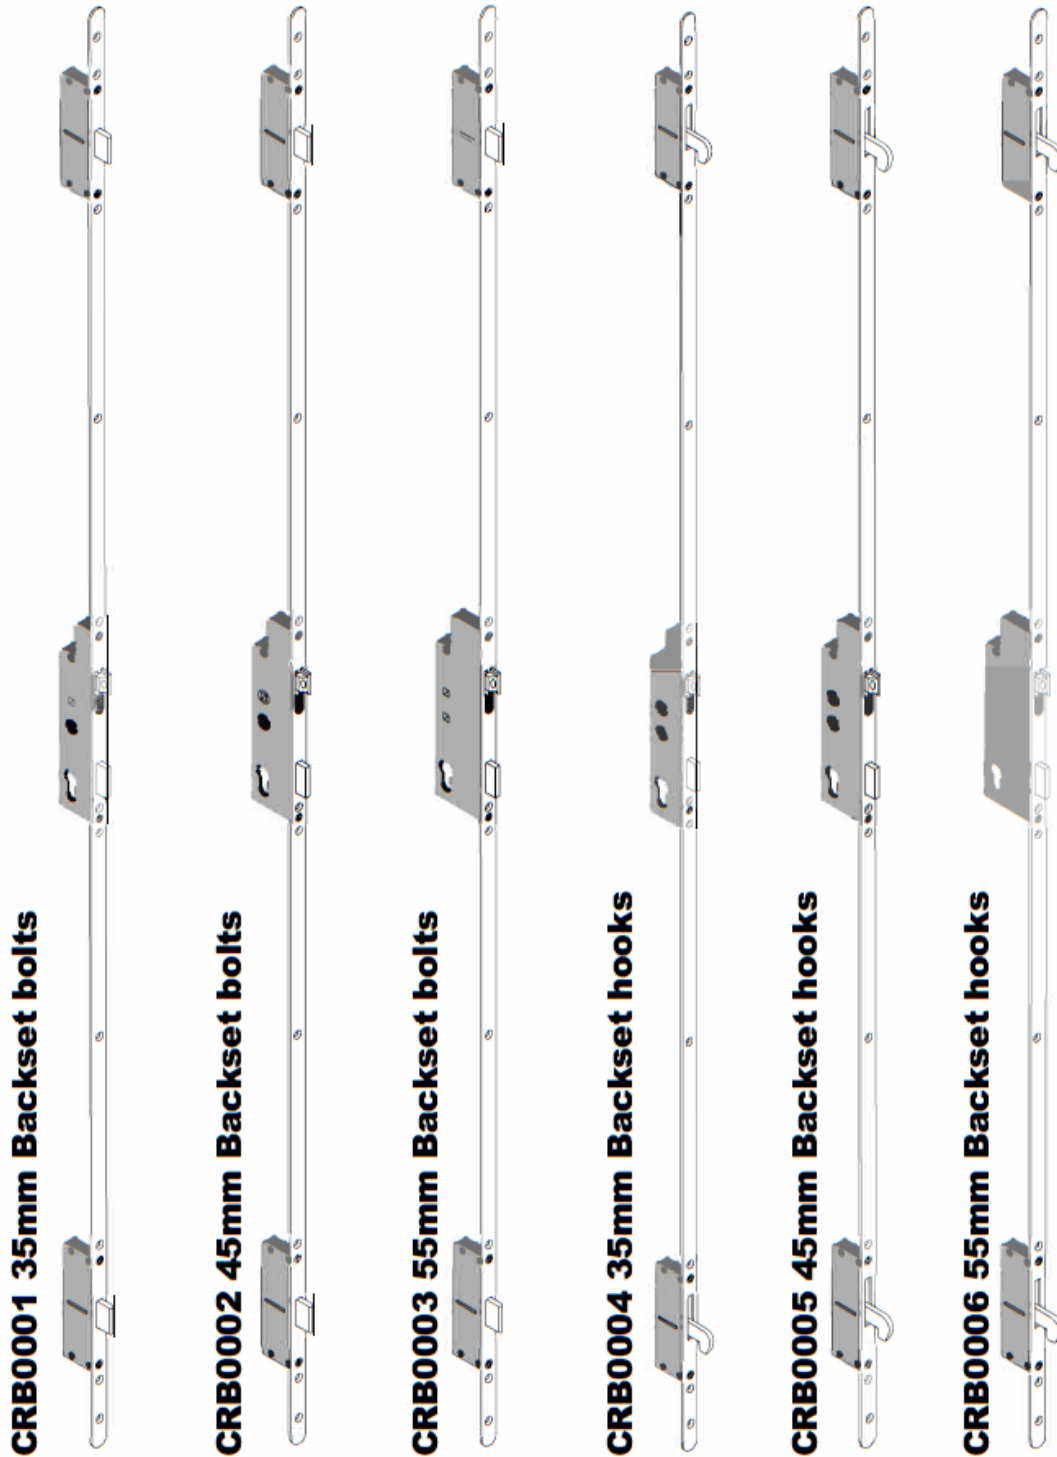

**Crimebeater lock range:  
20mm cover strip**

**Crimebeater lock range:  
533 aluminium cover strip**

**Crimebeater lock range:  
20 x 1720 cover strip mortice mid-lock**

**Crimebeater lock range:  
533 aluminium cover strip mortice mid-lock**

## Crimebeater centre case detail: 20mm cover strip

## Crimebeater centre case preparation: 20mm cover strip

## Crimebeater top / bottom bolt preparation: 20mm cover strip