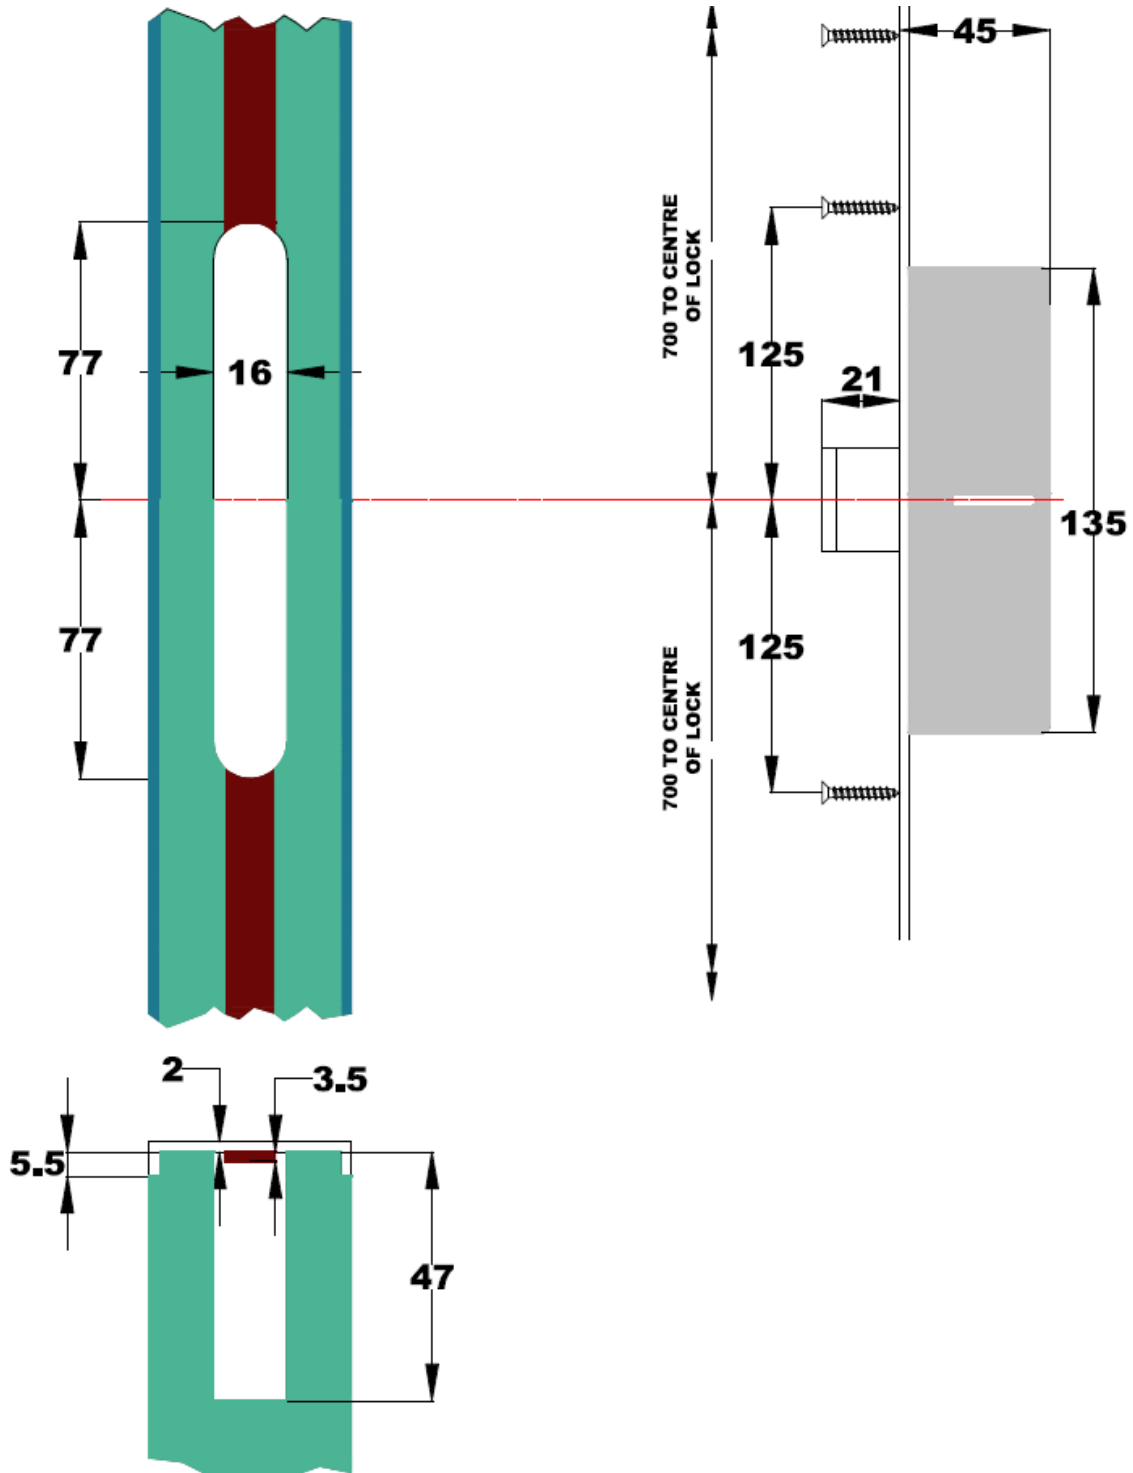

## Crimebeater centre case detail: 20mm cover strip

## Crimebeater centre case preparation: 533 aluminium cover strip

**Crimebeater top / bottom bolt case detail:  
20mm cover strip**

## Crimebeater top / bottom bolt preparation: 20mm cover strip

## Crimebeater top / bottom bolt preparation: 533 aluminium cover strip

**Crimebeater top / bottom hook case detail:  
20mm cover strip**