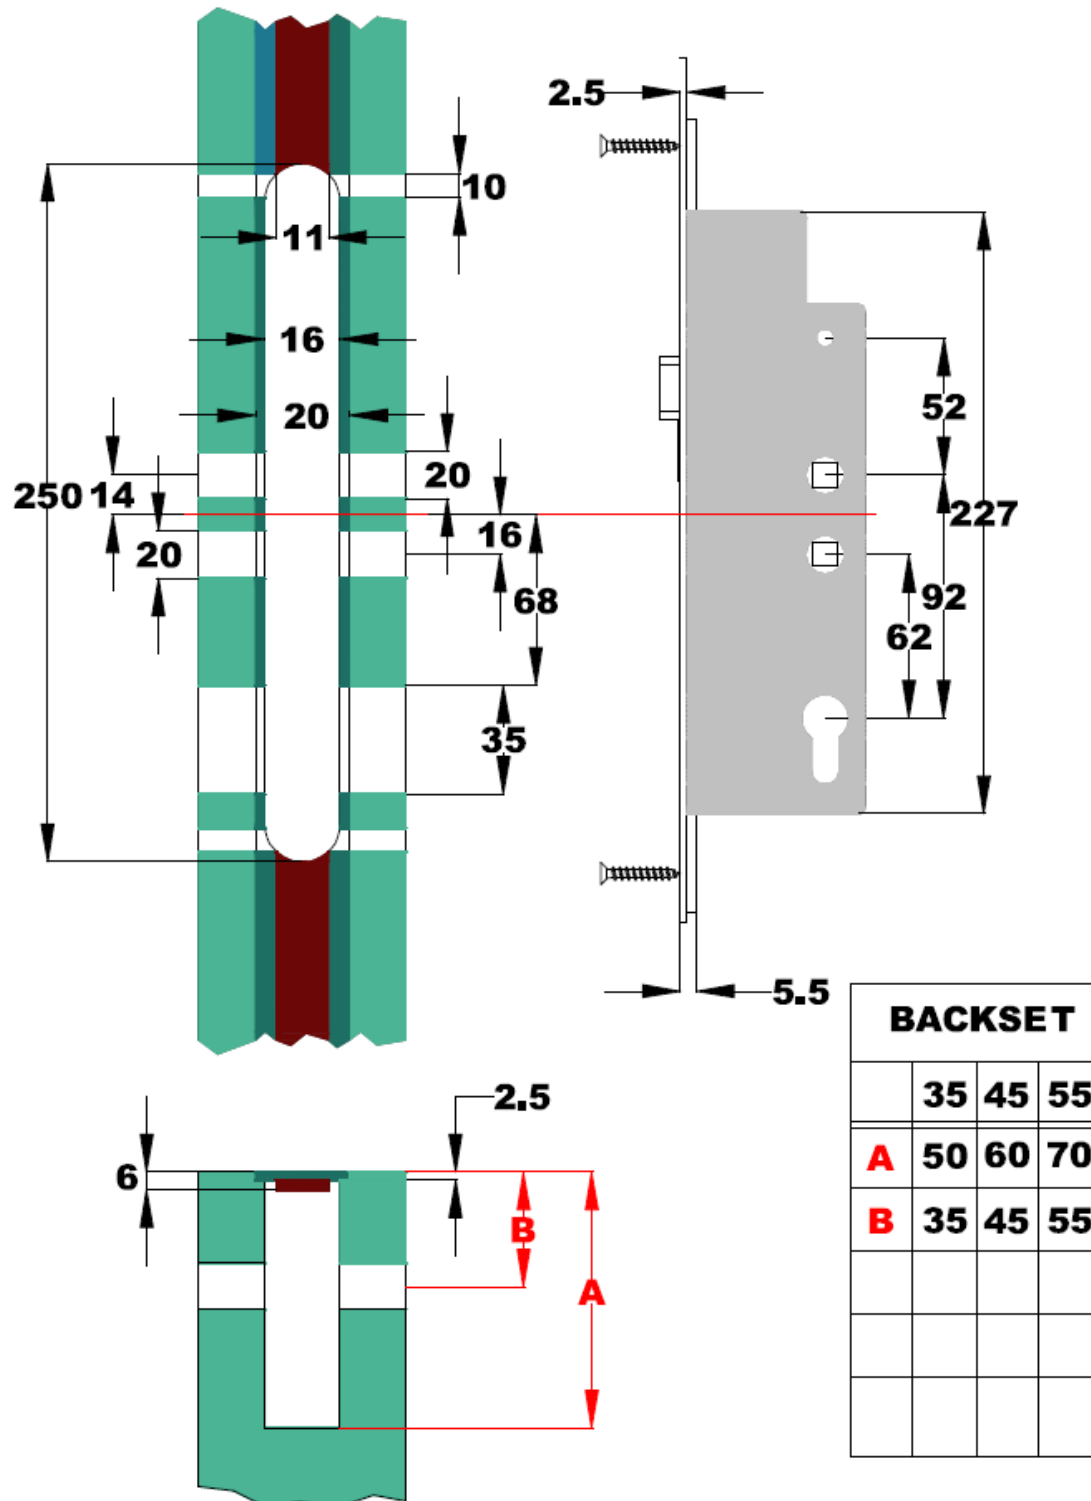

**Crimebeater lock range:  
20mm cover strip**

**Crimebeater lock range:  
533 aluminium cover strip**

**Crimebeater lock range:  
20 x 1720 cover strip mortice mid-lock**

**Crimebeater lock range:  
533 aluminium cover strip mortice mid-lock**

## Crimebeater centre case detail: 20mm cover strip

## Crimebeater centre case preparation: 20mm cover strip

## Crimebeater centre case preparation: 533 aluminium cover strip

**Crimebeater top / bottom bolt case detail:  
20mm cover strip**