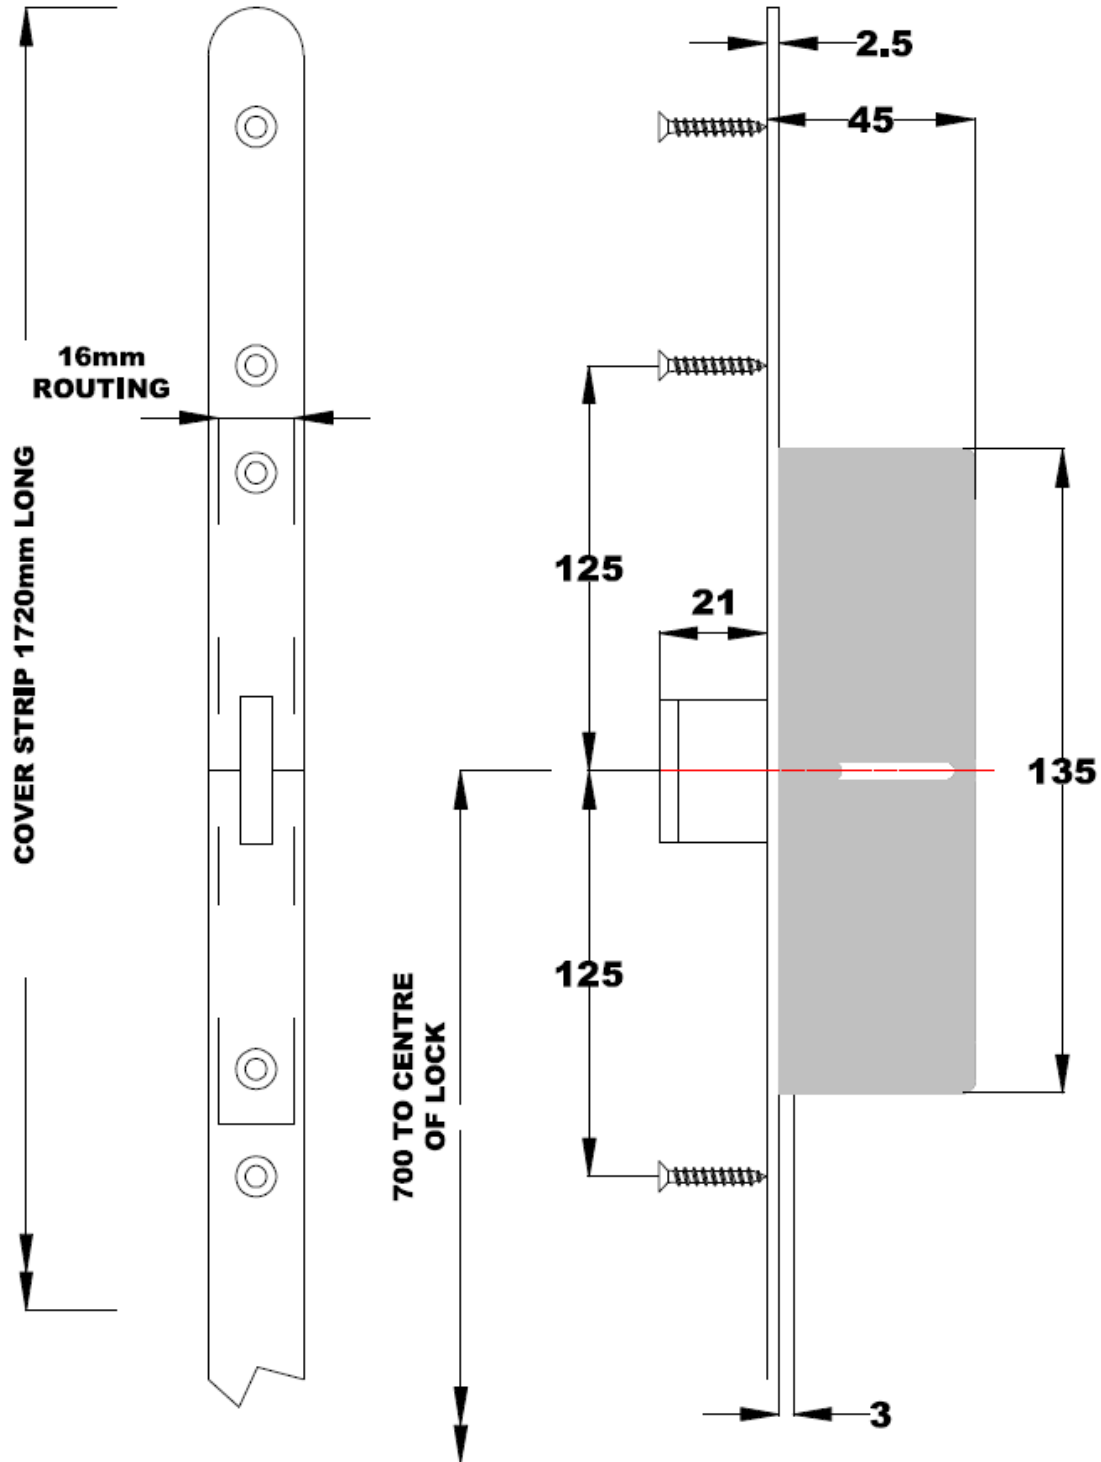

**Crimebeater lock range:  
20mm cover strip**

**Crimebeater lock range:  
533 aluminium cover strip**

**Crimebeater lock range:  
20 x 1720 cover strip mortice mid-lock**

**Crimebeater lock range:  
533 aluminium cover strip mortice mid-lock**

## Crimebeater centre case detail: 20mm cover strip

## Crimebeater centre case preparation: 20mm cover strip

## Crimebeater centre case preparation: 533 aluminium cover strip

**Crimebeater top / bottom bolt case detail:  
20mm cover strip**