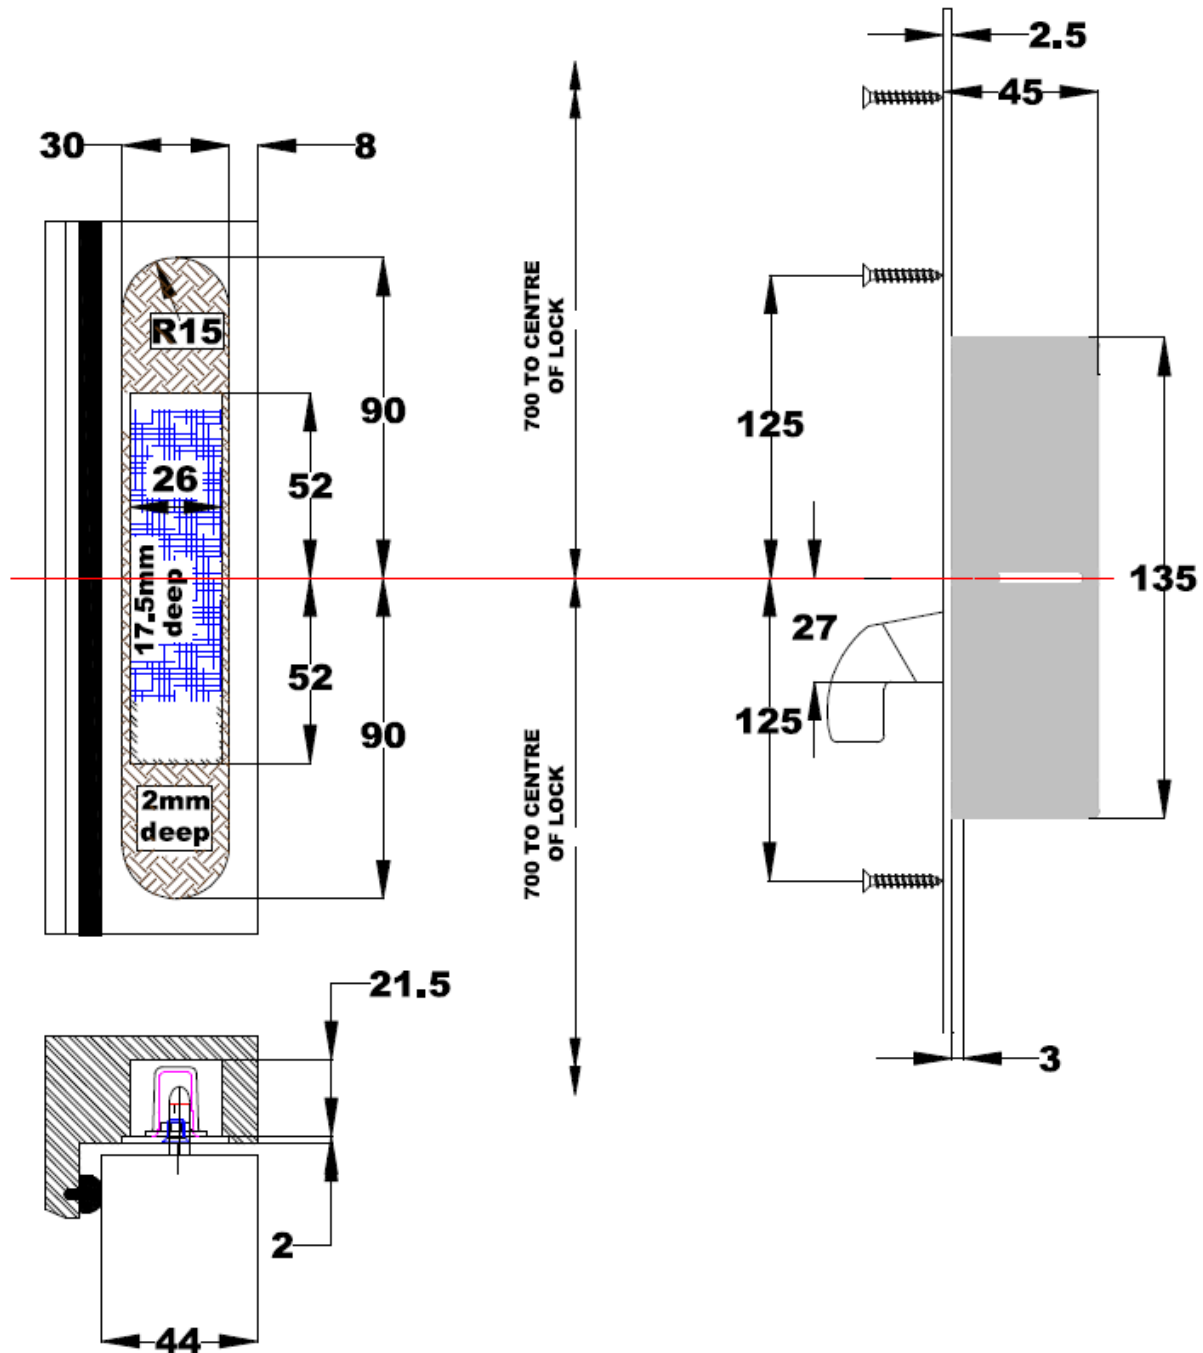

Crimebeater CRB0004-KE top / bottom keep hook preparation: